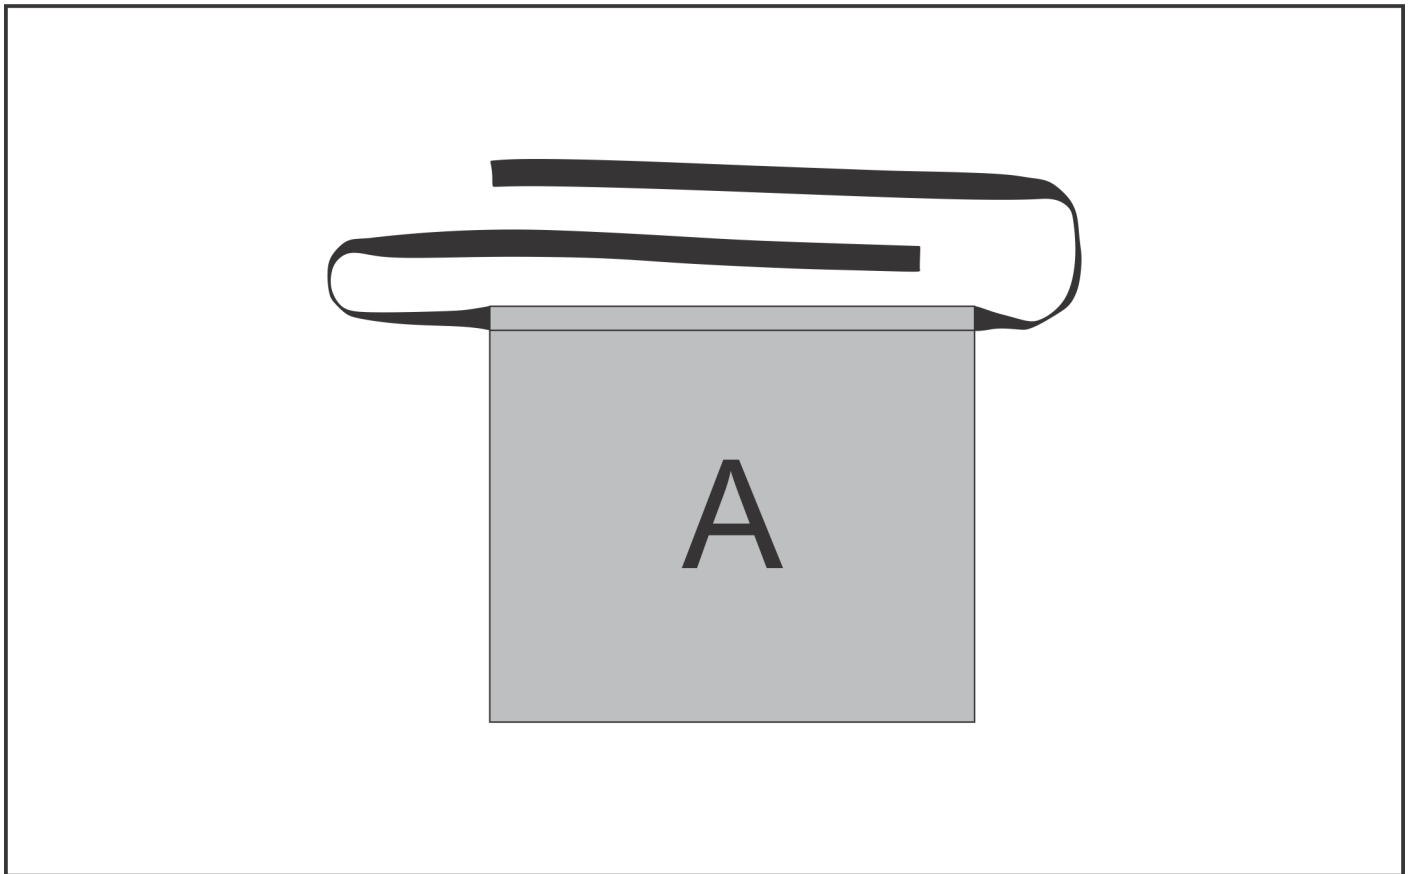

HC-HP-3-G

Hoppla Classic Half Apron

Need to know:

- Includes 1-Position Sublimation (setup fees apply)
- **Please Note: We cannot guarantee 100% logo Alignment on all Brandable Panels.**

Branding Options:

Position A

1. Custom Sublimation A (CPSUB-A)
Full Colour
Size: 490mm wide x 460mm high